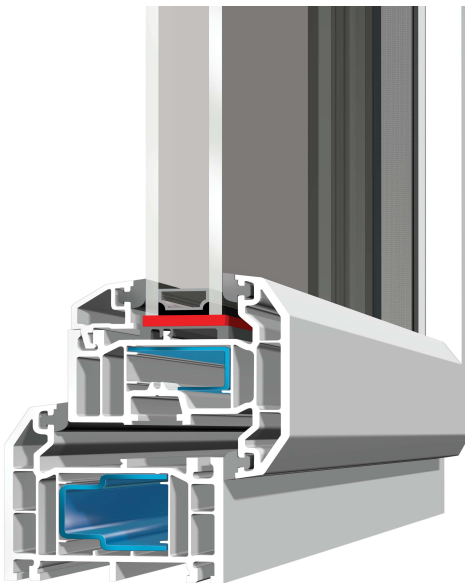

[Home](#) > [Products](#) > [Kömmerring Products](#) > [C70 Gold System](#)

C70 Gold System

Modern chamfered system

The C70 Gold chamfered system is a 5-chambered modern system, that's extruded using our lead-free PVCu Greenline compound. This system benefits from the cleaner lines of a modern chamfered suite of profiles for the design conscious.

The system is highly regarded as one of the easiest to fabricate and install and can be perfectly matched with a front/rear door, PremiLine patio door or a conservatory.

Kömmerring C70 GOLD specification:

- 70mm frame depth
- 5 chambered for better thermal performance
- Steel reinforced Profiles
- Slim sightlines with a lowline grey gasket
- Chamfered or ovolo glazing beads
- Wide range of colours - 44 woodgrain and coloured finishes
- High security multi-point locking & shoot bolts
- Internal beading for enhanced security
- High impact, colourfast and lead-free PVCu profiles that are better for the environment